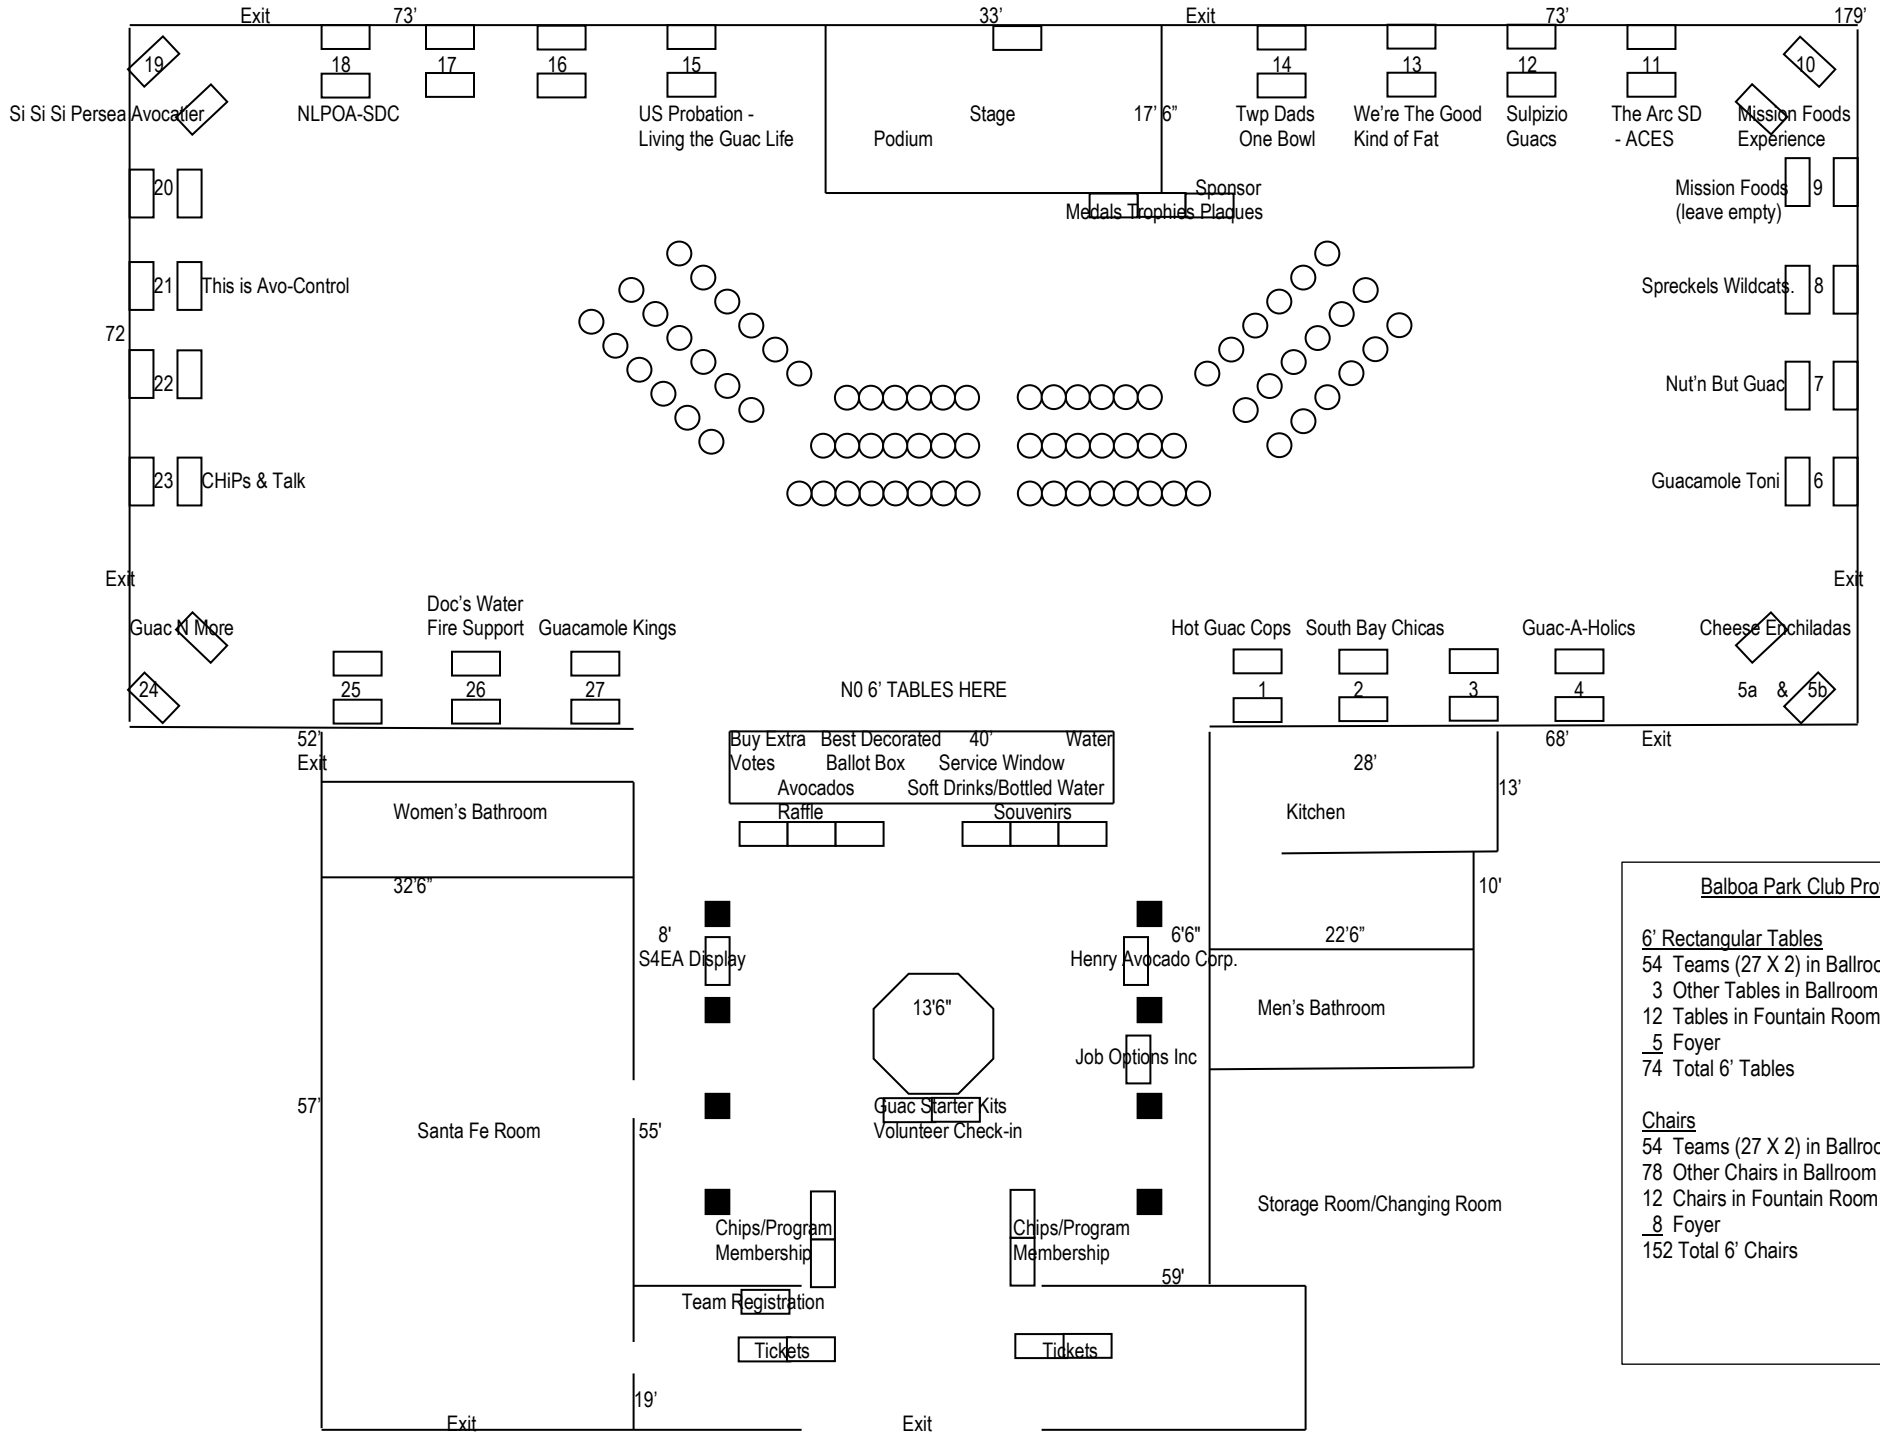

# 2025 Law Enforcement Challenge "Guacamole Bowl"

## Balboa Park Club – 2144 Pan American Rd. West (by Presidents Way & Park Blvd.), San Diego 92101

- Balboa Park Club Provide
- 6' Rectangular Tables
  - 54 Teams (27 X 2) in Ballroom
  - 3 Other Tables in Ballroom
  - 12 Tables in Fountain Room
  - 5 Foyer
  - 74 Total 6' Tables
  
  - Chairs
  - 54 Teams (27 X 2) in Ballroom
  - 78 Other Chairs in Ballroom
  - 12 Chairs in Fountain Room
  - 8 Foyer
  - 152 Total 6' Chairs