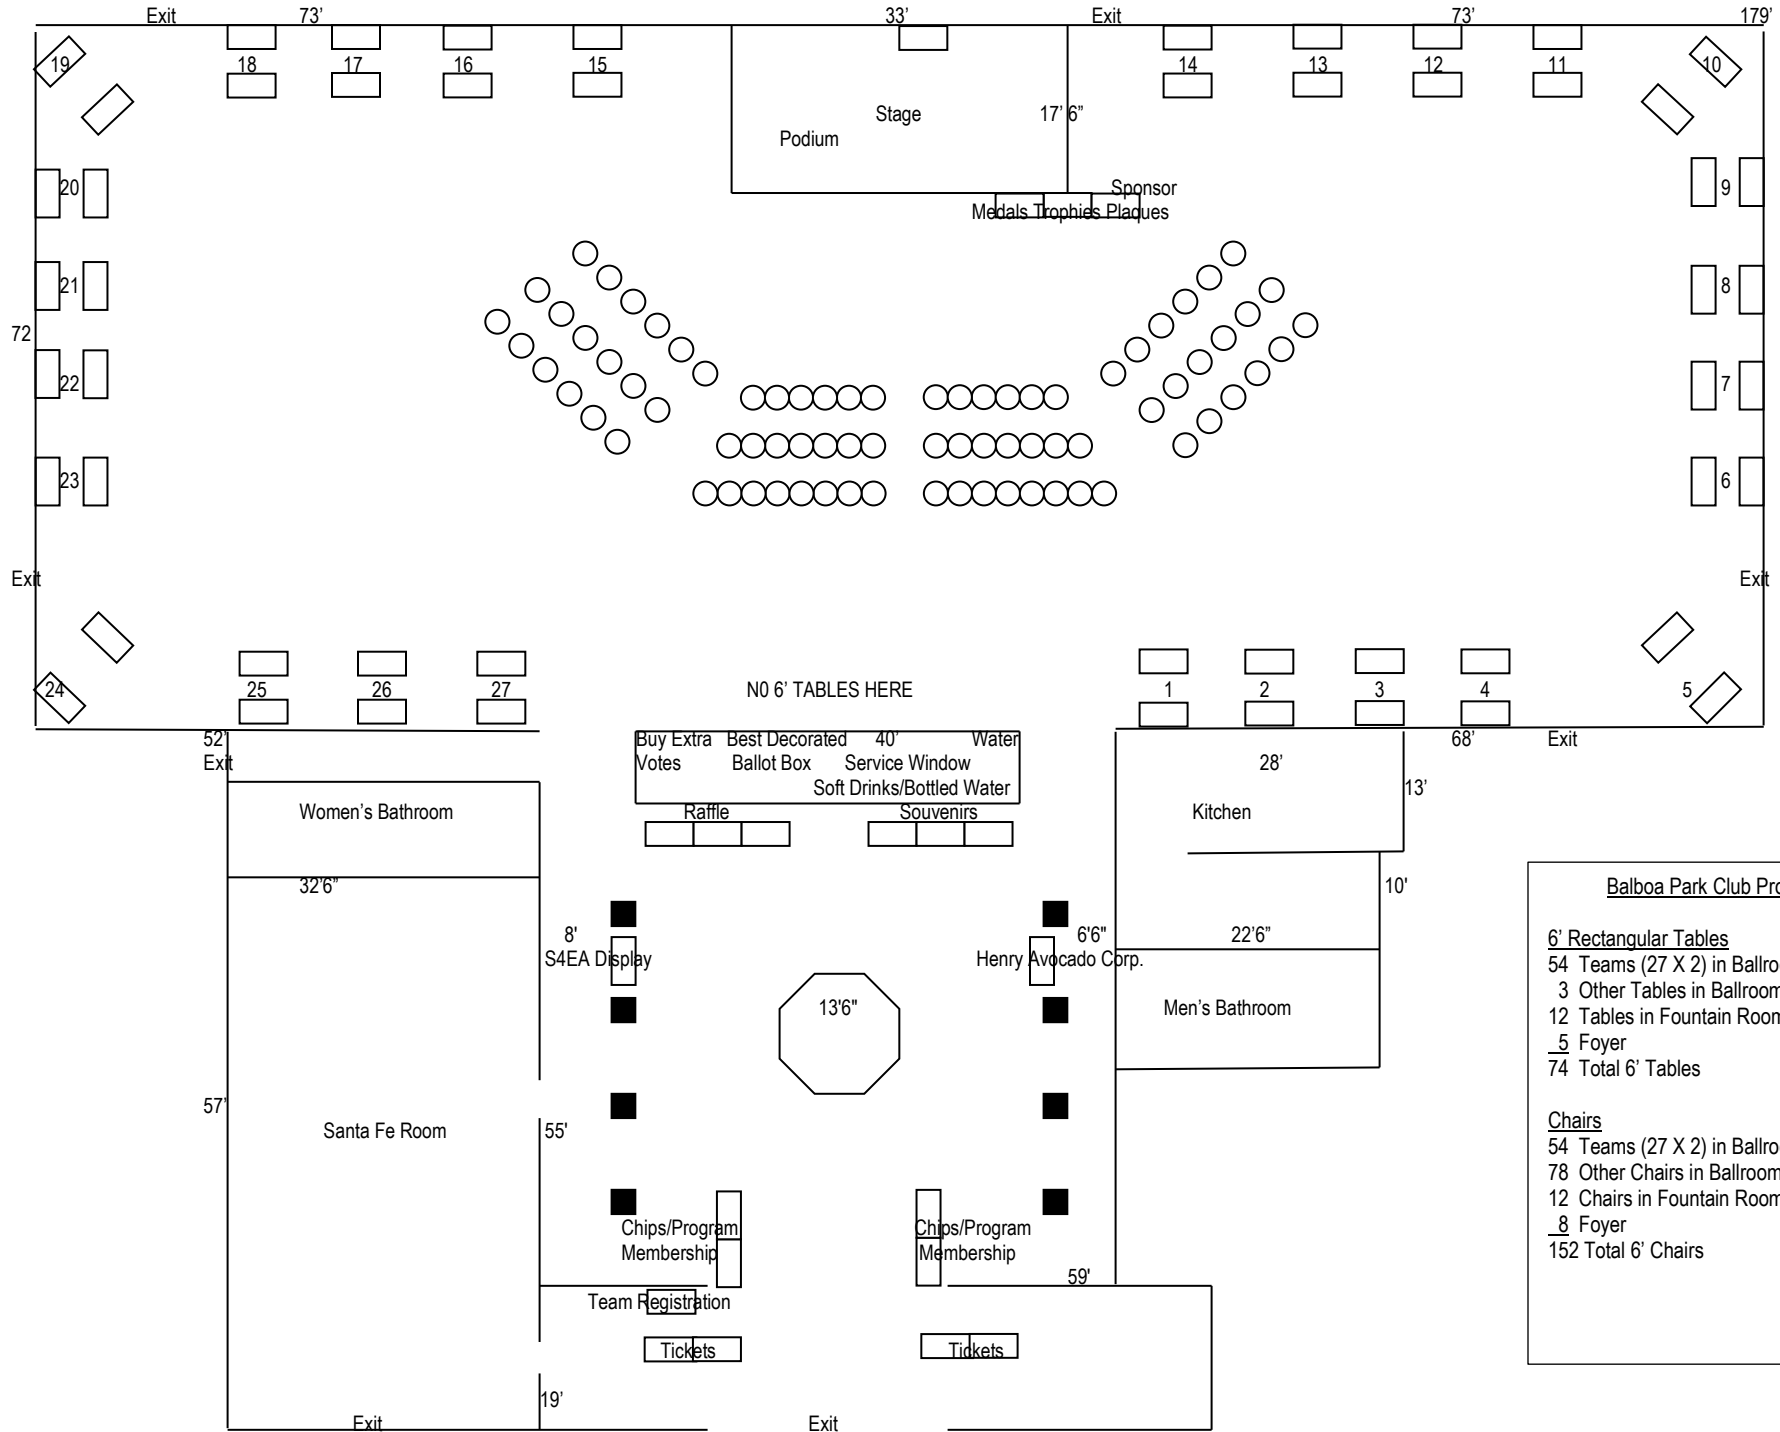

Law Enforcement Challenge "Guacamole Bowl"

Balboa Park Club – 2144 Pan American Rd. West (by Presidents Way & Park Blvd.), San Diego 92101

- Balboa Park Club Provide
- 6' Rectangular Tables**
 54 Teams (27 X 2) in Ballroom
 3 Other Tables in Ballroom
 12 Tables in Fountain Room
 5 Foyer
 74 Total 6' Tables
- Chairs**
 54 Teams (27 X 2) in Ballroom
 78 Other Chairs in Ballroom
 12 Chairs in Fountain Room
 8 Foyer
 152 Total 6' Chairs